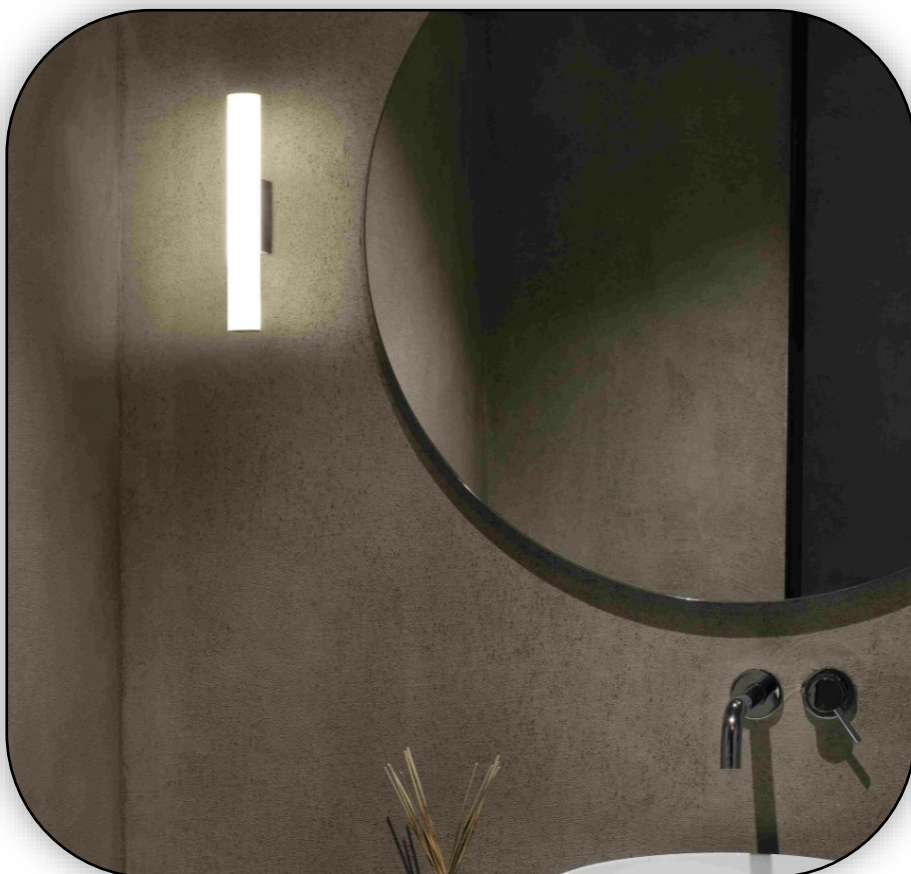

F A R O
B A R C E L O N A

1 Soff 3-477
EE3 Chrom
 B 35,5 cm, H 5 cm
 T 8 cm
 LED 7 W/440 lm/3000 K
 Hochvolt/AC
 IP44

2 Soff 3-478
EE3 Chrom
 B 55 cm, H 5 cm
 T 8 cm
 LED 13 W/840 lm/3000 K
 Hochvolt/AC
 IP44