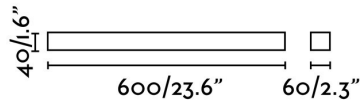

NILO

● **63318** chrome/cromo

LED SMD 12W 3000K 950 lm CRI>80

Driver ✓

Body Aluminium/Aluminio

Diff PMMA

IP44 100- 50/
240V 60HZ