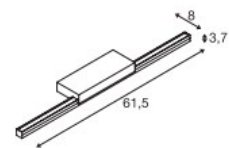

1003508 241

GLENOS® 60
WL

SLV

1003507 241

220-240V ~50/60Hz | 500mA
Systemleistung: 12W
Material: Aluminium / Polycarbonat (PC)

		A → G
1003506, 1003507, 1003508	1170lm 3000/4000K	A G D

Variante	Art. Nr.
1170lm | 3000/4000K | CRI80	
■ schwarz	1003506
1170lm | 3000/4000K | CRI80	
□ weiß	1003507
1170lm | 3000/4000K | CRI80	
■ grau	1003508