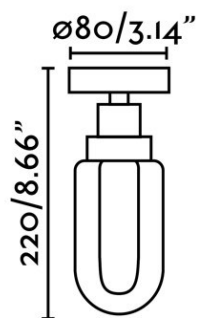

Faro – BRUME

BRUME

WALL

BRUME — Àlex & Manel Llusca

● 40077 old metal/metal envejecido

LED SMD 3W 2700K 200lm CRI>80

Driver ✓

Body Metal

Diff Glass/Cristal

IP44 100- 50/
240V 60HZ

BRUME — Àlex & Manel Llusca

● 40078 old metal/metal envejecido

LED SMD 3W 2700K 200lm CRI>80 Driver ✓

Body Metal

Diff Glass/Cristal

IP44 100- 50/
240V 60HZ 1.5 MT

⊙ 100/3.93"

CEILING