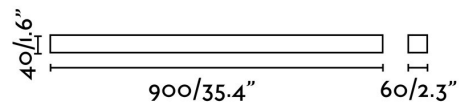

NILO

● **63319** chrome/cromo

LED SMD 18W 3000K 1400lm CRI>80

Driver ✓

Body Aluminium/Aluminio

Diff PMMA

IP44 100- 50/
240V 60HZ