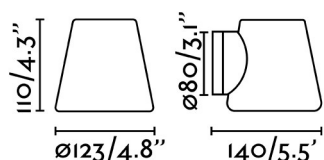

Faro – BIANCA

NEW BIANCA

— Àlex & Manel Lluscà

63510 chrome/cromo

G9 MAX 6W LED [17443]

Body Aluminium/Aluminio
Diff Opal Glass/Cristal Opal

IP44 100- 50/
240V 60HZ