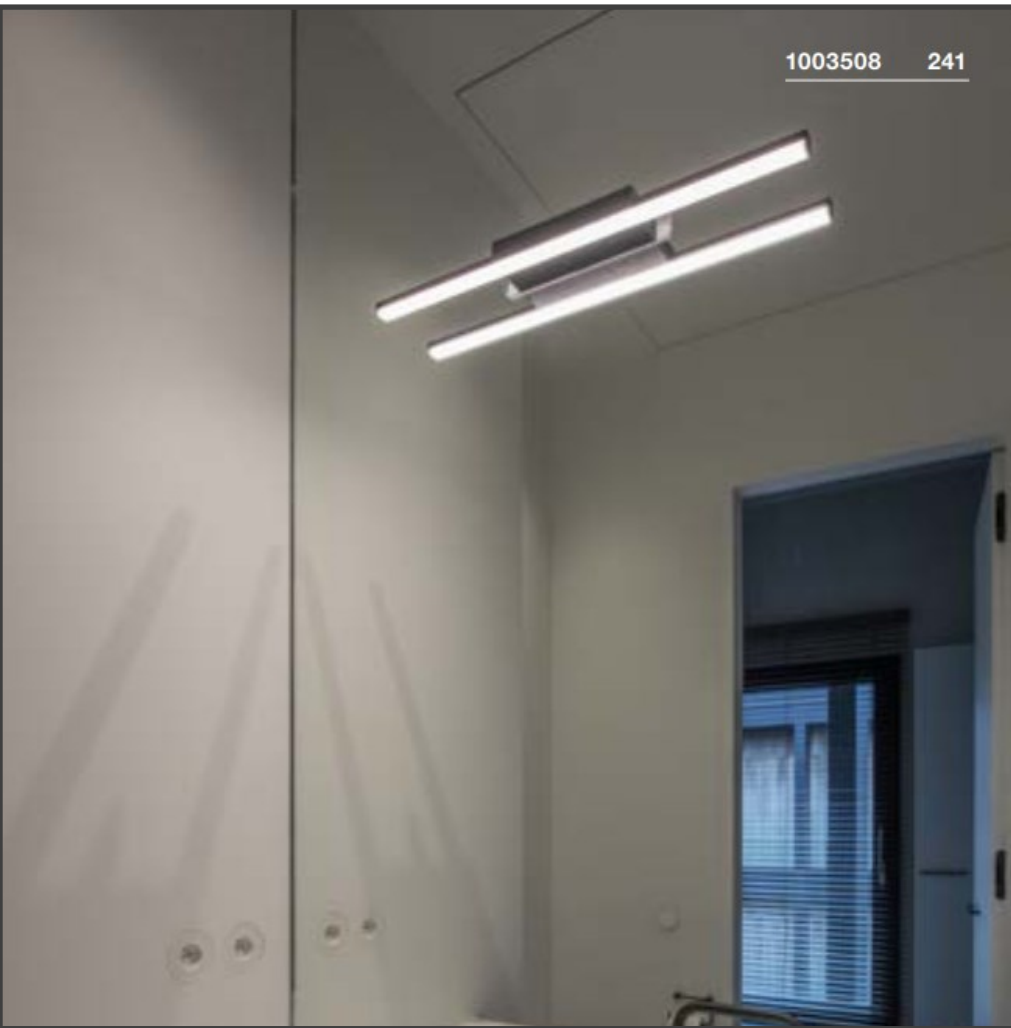

1003508 241

GLENOS® 60
WL

SLV