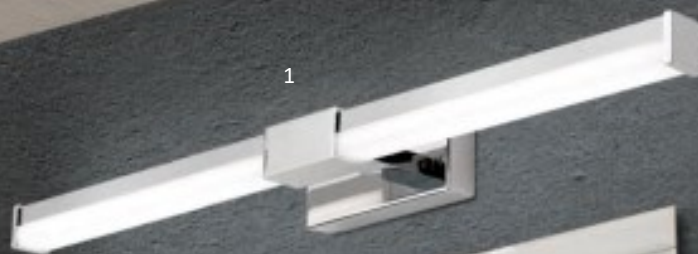

F A R O
B A R C E L O N A

1 Soff 3-477
EE3 Chrom
 B 35,5 cm, H 5 cm
 T 8 cm
 LED 7 W/440 lm/3000 K
 Hochvolt/AC
 IP44

2 Soff 3-478
EE3 Chrom
 B 55 cm, H 5 cm
 T 8 cm
 LED 13 W/840 lm/3000 K
 Hochvolt/AC
 IP44