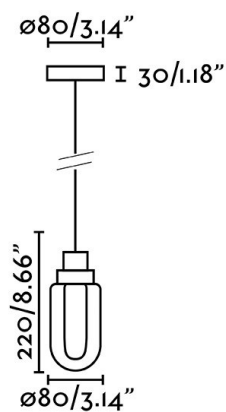

⊙ 100/3.93"

CEILING

1 Soff 3-471
EE3 Chrom
 B 32 cm, H 5,2 cm
 T 10 cm
 LED 5 W SMD (60pcs)
 425 lm/3000 K
 IP44

2 Soff 3-472
EE3 Chrom
 B 46 cm, H 6 cm
 T 9,5 cm
 LED 10 W SMD (108pcs)
 900 lm/3000 K
 IP44