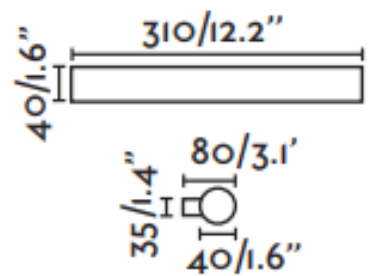

Faro – WL Volga 310

63507

Shiny Chrome/Cromo Brillo

63512

Matt Black/Negro Mate

Material

Body Aluminium/Aluminio

Diff Opal PMMA/PMMA Opal

Light Source

SMD LED 5W 3000K 350lm

CRI

>80

Class

II

Voltage (V/Hz)

100V-240V/50-60Hz

IP

44

Driver

F A R O
B A R C E L O N A