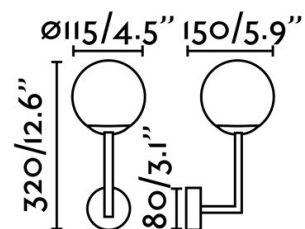

GALA

- 63504 Shiny Chrome/Cromo Brillo
- 63505 Satin Gold/Oro Satinado
- 63506 NEW Matt Black/Negro Mate

G9 MAX 6W LED [17495]

Body Metal
Diff Opal Glass/Cristal Opal

IP44 100- 50/
240V 60HZ