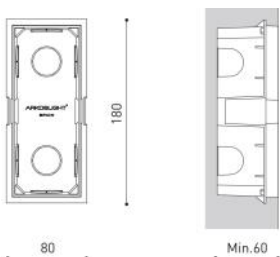

P	CCT	I	Flux	LOR
WALLY	A353-00-10- | W | N |	2,1W	2700K	250mA	260Lm	23%
	A353-00-11- | W | N |	2,1W	3000K	250mA	270Lm	23%
	A353-00-12- | W | N |	2,1W	4000K	250mA	290Lm	23%

LED | 220-240 V~ | CE | IP20 | CRI>90 | L80B10 >60.000h

P MacAdam CCT⁺ INCL 162 X 62 Flux 73° LOR

		P	CCT	I	Flux	LOR
WALLY w/o Driver	A353-00-00- | W | N |	2,1 / 3W	2700K		260 / 350Lm	23%
	A353-00-01- | W | N |	2,1 / 3W	3000K		270 / 360Lm	23%
	A353-00-02- | W | N |	2,1 / 3W	4000K		290 / 390Lm	23%

LED | CE | III | IP20 | CRI>90 | L80B10 >60.000h

MacAdam Step 2 EXCL* 162 X 62 73° 73°

COLOUR | W □ RAL 9016 | N ■ RAL 9005 | MATERIAL | AL | PC |

COLOURS MAY AFFECT THE LIGHTING PARAMETERS

» PLEASE CONSULT

	P	I	
0434-01-30	2,1W	250mA	1 to 3 Wally
0486-04-35	3W	350mA	1 Wally
0434-00-39	3W	350mA	1 to 4 Wally
0434-01-29	2,1W	250mA	1 to 3 Wally
0434-00-79	3W	350mA	1 to 4 Wally

DRIVER MUST BE PLACED ON REMOTE

Zusatz:

Einbaudose

A353-90-00

185 X 85