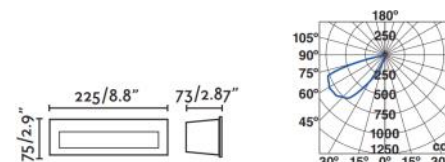

NASE

- 70395 white/blanco
- 70398 dark grey/gris oscuro

LED SMD 2.9W 3000K 49lm CRI>80 Driver ✓

Body Aluminium/Aluminio
Diff Polycarbonate/Polycarbonato

IP44 220-240V 50/60HZ 120°

92X87X80

NASE

- 70396 white/blanco
- 70399 dark grey/gris oscuro

LED SMD 3W 3000K 100lm CRI>80 Driver ✓

Body Aluminium/Aluminio
Diff Polycarbonate/Polycarbonato

IP44 220-240V 50/60HZ 120°

132X90X80

NAT

- 70638 dark grey/gris oscuro
- 70271 white/blanco

LED SMD 8W 3000K 330lm CRI>80 Driver ✓

Body Die Cast Aluminium/Aluminio Inyectado

IP65 IK08 100-240V 50/60HZ 120°

215X65X70

SOUN

- 70900 dark grey/gris oscuro
- 70901 NEW white/blanco

LED SMD 8W 3000K 370lm CRI>80 Driver ✓

Body Die Cast Aluminium/Aluminio Inyectado
Diff Tempered Glass/Cristal Templado

IP65 IK06 100-240V 50/60HZ 120°

183X225X70