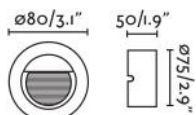

SEDNA

● 70147 dark grey/gris oscuro

LED SMD 3W 3000K 120lm CRI>80 Driver ✓

Body Aluminium/Aluminio
Diff Glass/Cristal

IP65 IK08 100-240V 50/60HZ 70°

125X58

SEDNA

● 70146 dark grey/gris oscuro

LED SMD 1W 3000K 22lm CRI>80 Driver ✓

Body Aluminium/Aluminio
Diff Glass/Cristal

IP65 IK08 100-240V 50/60HZ 70°

80X75

SEDNA

● 70148 dark grey/gris oscuro

LED SMD 3W 3000K 120lm CRI>80 Driver ✓

Body Aluminium/Aluminio
Diff Glass/Cristal

IP65 IK08 100-240V 50HZ 70°

128X112

MINI RACING

● 70403 dark grey/gris oscuro

LED SMD 1W 4000K 30lm CRI>80 Driver ✓

Body Die Cast Aluminium/Aluminio Inyectado
Diff Transparent PVC/PVC Transparente

IP44 IK08 220-240V 50/60HZ 45°

Ø76