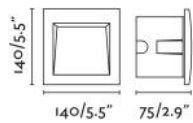

SEDNA

● 70148 dark grey/gris oscuro

LED SMD 3W 3000K 120lm CRI>80 Driver ✓

Body Aluminium/Aluminio
Diff Glass/Cristal

IP65 IK08 100-240V 50HZ 70°

128X112

MINI RACING

● 70403 dark grey/gris oscuro

LED SMD 1W 4000K 30lm CRI>80 Driver ✓

Body Die Cast Aluminium/Aluminio Inyectado
Diff Transparent PVC/PVC Transparente

IP44 IK08 220-240V 50/60HZ 45°

Ø76