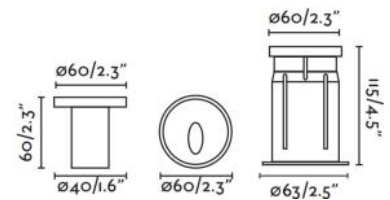

DANG

● 70446 black/negro

LED CREE 3W 3000K 200lm CRI>80
Driver [98324015]

Body Aluminium+316 Stainless Steel/
Aluminio+Acero Inox 316

SEA SIDE SUITABLE IP67 IK05 III 24 VDC 40°

Dark

ARKOSLIGHT®

		CCT	Beam	LOR
DARK	A274-00-10- | NX | N |	2700K	19°	80%
	A274-00-11- | NX | N |	3000K	19°	80%
	A274-00-12- | NX | N |	4000K	19°	80%
	A274-00-20- | NX | N |	2700K	40°	83%
	A274-00-21- | NX | N |	3000K	40°	83%
	A274-00-22- | NX | N |	4000K	40°	83%

III IP67 IK08 CRI>90 L80B10 >60.000h

		CCT	LOR
DARK M	A301-00-10- | NX | N |	2700K	75%
	A301-00-11- | NX | N |	3000K	75%
	A301-00-12- | NX | N |	4000K	75%

III IP67 IK08 CRI>90 L80B10 >60.000h

		CCT	LOR
DARK M Asymmetric	A440-00-10- | NX | N |	2700K	75%
	A440-00-11- | NX | N |	3000K	75%
	A440-00-12- | NX | N |	4000K	75%

III IP67 IK08 CRI>90 L80B10 >60.000h