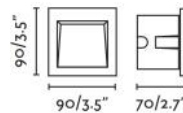

SEDNA

● 70146 dark grey/gris oscuro

LED SMD 1W 3000K 22lm CRI>80 Driver ✓

Body Aluminium/Aluminio
Diff Glass/Cristal

IP65 IK08 100-240V 50/60HZ 70°

80X75