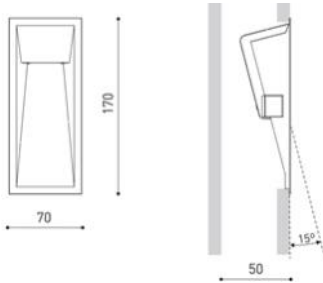

P	CCT	I	Flux	LOR
WALLY	A353-00-10- | W | N |	2,1W	2700K	250mA	260Lm	23%
	A353-00-11- | W | N |	2,1W	3000K	250mA	270Lm	23%
	A353-00-12- | W | N |	2,1W	4000K	250mA	290Lm	23%

LED | 220-240 V~ | CE | IP20 | CRI>90 | L80B10 >60.000h

P MacAdam CCT⁺ INCL 162 X 62 Flux 73° LOR

		P	CCT	I	Flux	LOR
WALLY w/o Driver	A353-00-00- | W | N |	2,1 / 3W	2700K		260 / 350Lm	23%
	A353-00-01- | W | N |	2,1 / 3W	3000K		270 / 360Lm	23%
	A353-00-02- | W | N |	2,1 / 3W	4000K		290 / 390Lm	23%

LED | CE | III | IP20 | CRI>90 | L80B10 >60.000h

MacAdam Step 2 EXCL* 162 X 62 73° 73°

COLOUR | W □ RAL 9016 | N ■ RAL 9005 | MATERIAL | AL | PC |

COLOURS MAY AFFECT THE LIGHTING PARAMETERS

» PLEASE CONSULT

	P	I	
0434-01-30	2,1W	250mA	1 to 3 Wally
0486-04-35	3W	350mA	1 Wally
0434-00-39	3W	350mA	1 to 4 Wally
0434-01-29	2,1W	250mA	1 to 3 Wally
0434-00-79	3W	350mA	1 to 4 Wally

DRIVER MUST BE PLACED ON REMOTE

Zusatz:

Einbaudose

A353-90-00

185 X 85