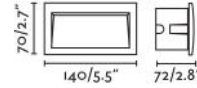

SEDNA

● 70147 dark grey/gris oscuro

LED SMD 3W 3000K 120lm CRI>80 Driver ✓

Body Aluminium/Aluminio
Diff Glass/Cristal

IP65 IK08 100-240V 50/60HZ 70°

125X58