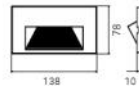

code 5443

5453	● GR - graphite
5463	● GR - graphite
	● GM - metallized grey ○ BI - white
5473	● IN - stainless steel
5443	● OP - opal white