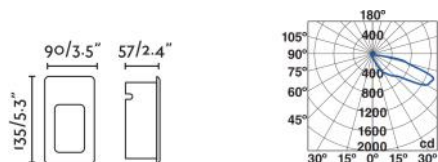

NASE

- 70396 white/blanco
- 70399 dark grey/gris oscuro

LED SMD 3W 3000K 100lm CRI>80 Driver ✓

Body Aluminium/Aluminio
Diff Polycarbonate/Polycarbonato

IP44 220-240V 50/60HZ 120°

132X90X80

NAT

- 70638 dark grey/gris oscuro
- 70271 white/blanco

LED SMD 8W 3000K 330lm CRI>80 Driver ✓

Body Die Cast Aluminium/Aluminio Inyectado

IP65 IK08 100-240V 50/60HZ 120°

215X65X70