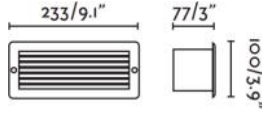

ESCA

○ 71480 white/blanco

● 71481 black/negro

E27 MAX 15W LED ☒ [17463]

Body Metal/Metal

Diff Polycarbonate/Polycarbonato

IP44 71482 230X89

RECESSED BOX

71482 ●