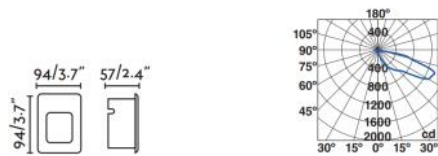

NASE

- 70395 white/blanco
- 70398 dark grey/gris oscuro

LED SMD 2.9W 3000K 49lm CRI>80 Driver ✓

Body Aluminium/Aluminio
Diff Polycarbonate/Polycarbonato

IP44 220-240V 50/60HZ 120°

92X87X80

NASE

- 70396 white/blanco
- 70399 dark grey/gris oscuro

LED SMD 3W 3000K 100lm CRI>80 Driver ✓

Body Aluminium/Aluminio
Diff Polycarbonate/Polycarbonato

IP44 220-240V 50/60HZ 120°

132X90X80

NAT

- 70638 dark grey/gris oscuro
- 70271 white/blanco

LED SMD 8W 3000K 330lm CRI>80 Driver ✓

Body Die Cast Aluminium/Aluminio Inyectado

IP65 IK08 100-240V 50/60HZ 120°

215X65X70

SOUN

- 70900 dark grey/gris oscuro
- 70901 NEW white/blanco

LED SMD 8W 3000K 370lm CRI>80 Driver ✓

Body Die Cast Aluminium/Aluminio Inyectado
Diff Tempered Glass/Cristal Templado

IP65 IK06 100-240V 50/60HZ 120°

183X225X70