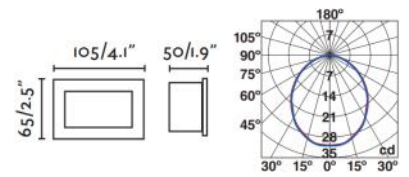

GRON

● 70134 matt nickel/níquel mate

LED SMD 1W 3000K 70lm CRI>80 Driver ✓

Body 304 Stainless Steel/Acero Inox 304

Diff Polycarbonate/Polycarbonato

IP65 220- 50/ 240V 60HZ 70134 105X66X50