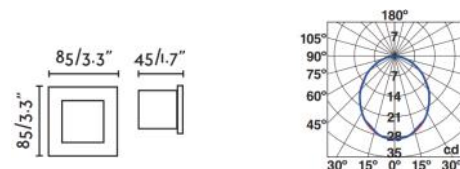

FROL

● 70135 matt nickel/níquel mate

LED SMD 0,8W 3000K 55lm CRI>80 Driver ✓

Body 304 Stainless Steel/Acero Inox 304

Diff Polycarbonate/Polycarbonato

IP65 220- 50/ 240V 60HZ 92X92X50