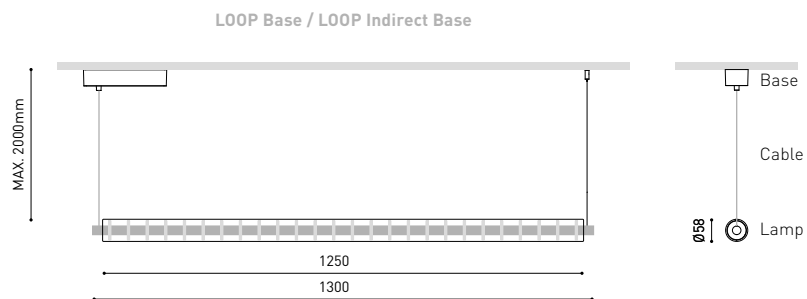

COLOUR | N ■ | NT ■ | BG ■ | MATERIAL | OPTICAL GLASS | OPTICAL PMMA | AL | ABS+PC |

* OTHER DIM OPTIONS | ** OTHER FINISHING COMBINATIONS » PLEASE CONSULT

» PLEASE CONSULT