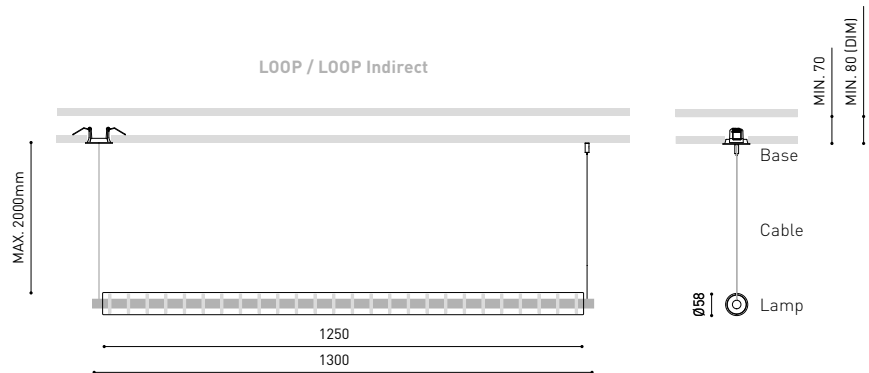

COLOUR | N ■ | NT ■ | BG ■ | MATERIAL | OPTICAL GLASS | OPTICAL PMMA | AL | ABS+PC |

* OTHER DIM OPTIONS | ** OTHER FINISHING COMBINATIONS » PLEASE CONSULT

» PLEASE CONSULT