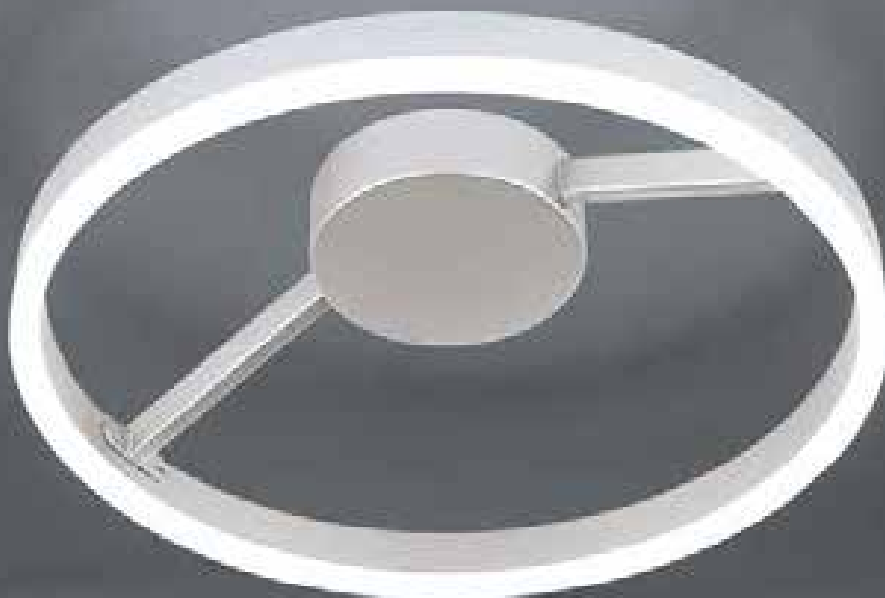

MANSION

orion

17

LED
●●●●●
●●●●●
●●●●●

1

**DL 7-680/63
Schwarz**

Ø 63 cm, H 11 cm
LED 43 W/3360 lm/3000 K
dimmbar/dimmable

F

2

**DL 7-680/43
Schwarz**

Ø 43 cm, H 11 cm
LED 29 W/2240 lm/3000 K
dimmbar/dimmable

F

 1
dimmbar mit:
Phasenabschrittdimmer
LED-Dimmer

dimmbar mit:
Phasenabschrittdimmer
LED-Dimmer

1

dimmbar mit:
Phasenabschrittdimmer
LED-Dimmer

2

FLOAT

ORION

19

LED
●●●●
●●●●
●●●●

1

**DL 7-663
Titan**

Ø 40 cm, H 10 cm
LED 32 W/1950 lm/3000 K
dimmbar/dimmable

2

**DL 7-664
Titan**

Ø 60 cm, H 14,5 cm
LED 42 W/2730 lm/3000 K
dimmbar/dimmable

2 
dimmbar mit:
Phasenabschnittdimmer
LED-Dimmer

1 
dimmbar mit:
Phasenabschnittdimmer
LED-Dimmer

3 
dimmbar mit:
Phasenabschnittdimmer
LED-Dimmer