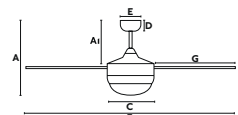

Ø1070
715

Material Body	Steel/Acero	Light	2 E27 max. 15W
Material Blades	MDF	Bulb incl.	No
W	15-30-56	Rec. Bulb	17463/17498
RPM	100-150-205	Diff	Glass/Cristal
Airflow	155.62 m3 min		
V/Hz	220V- 240V/50HZ		
Accessories ☒	33928 Wall Control 3 speeds 33929 Remote Control/dimer-on-off 33937 Remote Control/Programmer		
Opt. downrod	Page 738