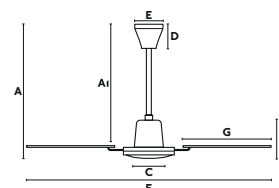

A	A1
600/23.62"	500/19.69"
B	C
160/6.3"	200/7.87"
D	E
60/2.4"	130/5.12"
F	G
Ø1400/55.1"	590/23.23"