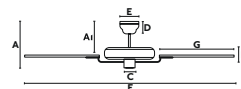

A	A1
350/13.78"	285/11.22"
B	C
130/5.12"	240/9.45"
D	E
60/2.4"	130/5.12"
F	G
Ø1320/52"	530/20.87"