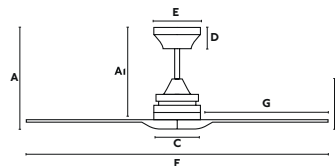

A	A1
335/13.19"	320/12.6"
B	C
180/7.09"	160/6.3"
D	E
60/2.4"	130/5.12"
F	G
Ø1520/59.8"	760/29.92"