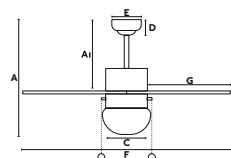

A	A1
390/15.35"	260/10.24"
B	C
190/7.48"	170/6.69"
D	E
60/2.4"	130/5.12"
F	G
ø810/31.9"	350/13.78"