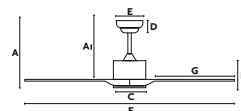

A	A1
285/11.22"	235/9.25"
B	C
180/7.09"	160/6.3"
D	E
60/2.4"	140/5.51"
F	G
Ø1320/52"	590/23.23"

SIoux

Ø 132
CM

> 17,6-28 M2
190-300 SQ.FT

DC
MOTOR

OPTION
SMART
100-240V
50-60Hz

IP44
OUTDOOR

SUMMER
WINTER