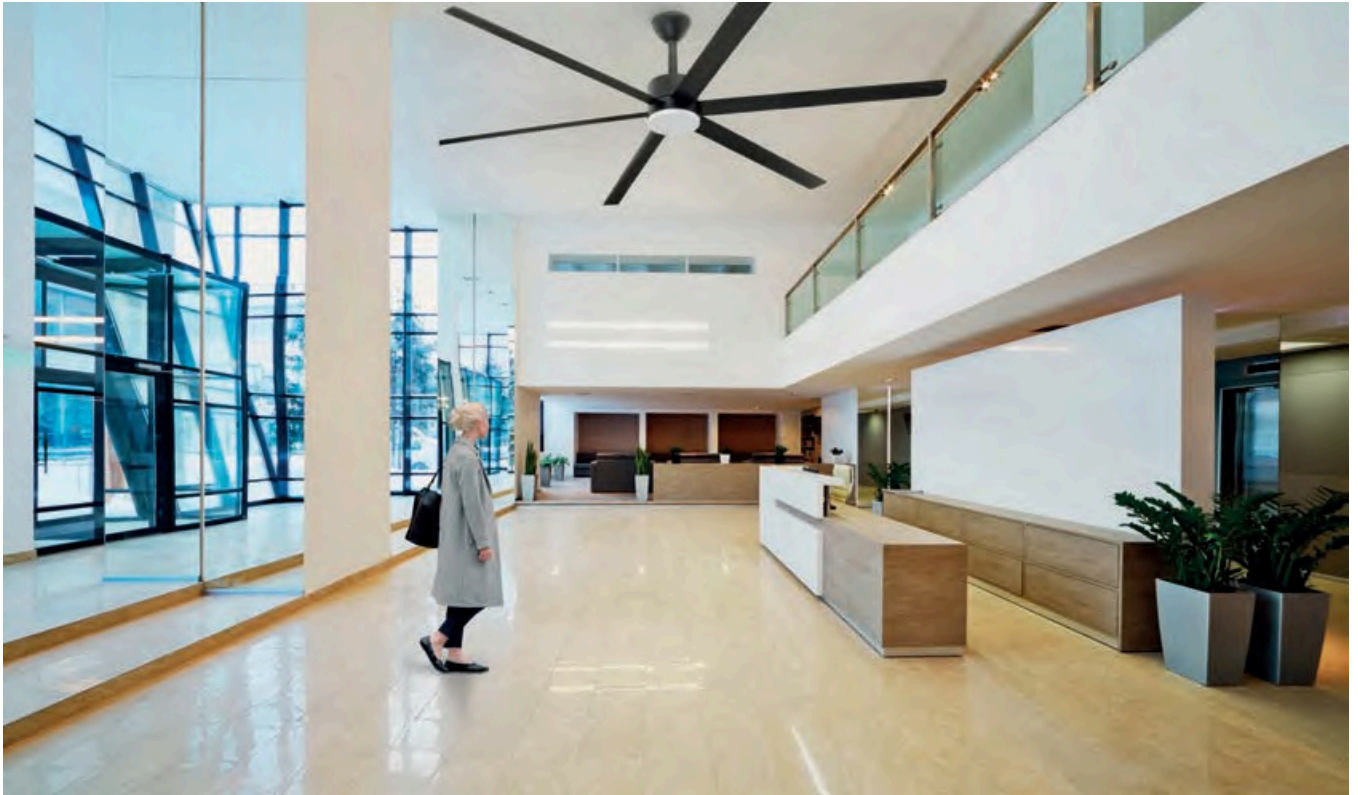

To ensure that the ceiling fan works properly, the size of the fan is a key factor. If a fan is too large, it may not be aesthetically pleasing. On the other hand, if the fan is too small, the airflow may be inadequate for that area. For safety reasons, there should be a minimum height of 2.3 m from the floor to the blades, and for heights above 2.8 m, extension poles should be used.