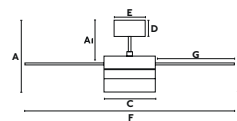

A	A1
280/11.02"	180/7.09"
B	C
150/5.91"	210/8.27"
D	E
65/2.6"	130/5.12"
F	G
Ø1220/48"	495/19.49"