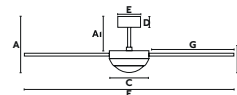

Material Body Steel/Acero
Material Blades MDF
W 10-21-41
RPM 80-145-180
Airflow 64.16 m3 min
V/Hz 220V- 240V/50HZ
Opt. downrod Page 738

Light 2 E14 max. 8W
Bulb incl. No
Rec. Bulb 17461
Diff Glass/Cristal