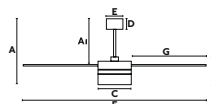

Material Body Steel/Acero
Material Blades MDF
W 13-25-55
RPM 75-135-180
Airflow 157.52 m3 min
V/Hz 220V- 240V/50HZ
Opt. downrod Page 738

Light SMD LED 15W 3000K 800Lm
CRI >80
Driver incl. Yes
Diff Glass/Cristal