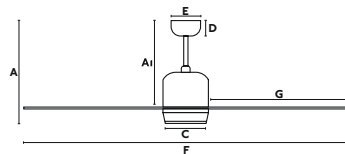

A	A1
500/19.69"	440/17.32"
B	C
290/11.42"	220/8.66"
D	E
60/2.4"	140/5.51"
F	G
Ø1685/66.3"	750/29.53"

Adjustable intensity
Intensidad regulable

Smart option
Opción inteligente

CENTURY

∅ **165**
CM

> 28 M2
> 300 SQ.FT