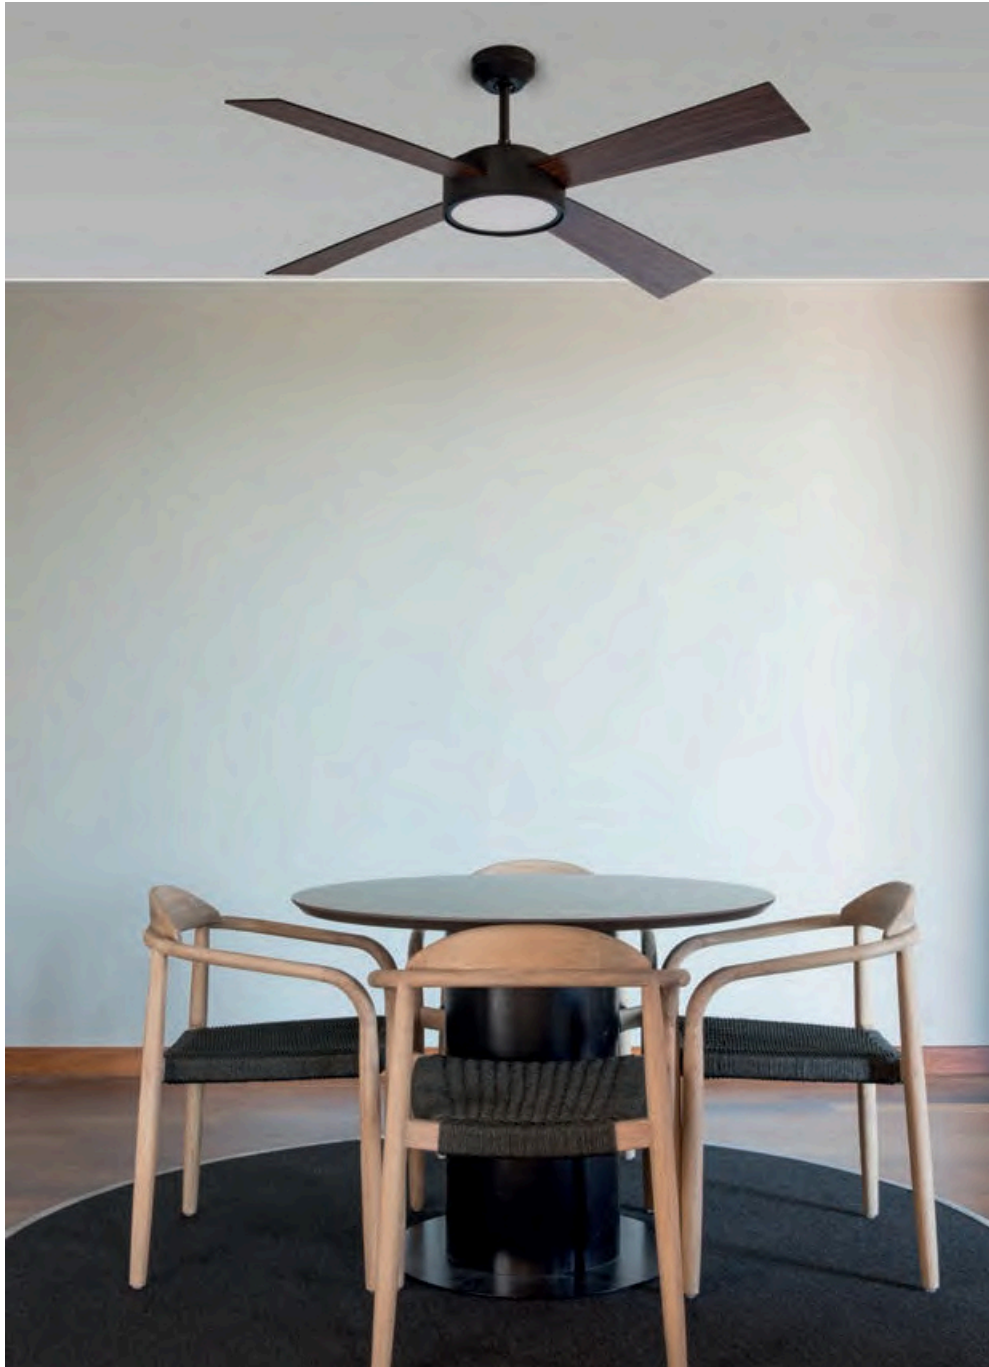

HYDRA

ø 133
CM

> 17,6-28 M2
190-300 SQ.FT

DC
MOTOR

SUMMER
WINTER

WITH
PROGRAMMER

INCLINING
ROOF

33725
Body Matt Black/Negro Mate
Blades Dark Walnut/Nogal Oscuro