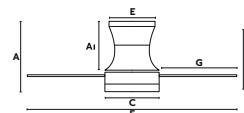

A	A1
305/12.01"	
B	C
300/11.81"	238/9.37"
D	E
190/7.48"	
F	G
Ø1320/52"	535/21.06"

Direct to the ceiling
Directo al techo

Suitable for low ceilings
Ideal techos bajos

PEMBA

Ø132
CM

> 17.6-28 M2
190-300 SQ.FT