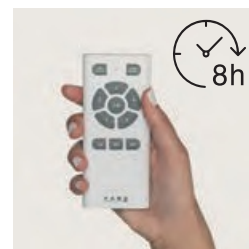

Programmable from 1-4-8h
Programable de 1-4-8h

33802
33802WP ***Smart Fan**
Body Matt White/Blanco Mate
Blades Matt White/Blanco Mate

Material Body Steel/Acero
Material Blades ABS
W 6-9-15-23-38
RPM 109-140-168-200-235
Airflow 185 m3 min
V/Hz 220V- 240V/50-60HZ
Opt. downrod Page 738