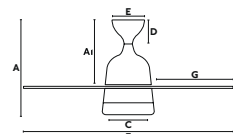

MEDITERRÁNEO

ø81
CM

< 13 M2
< 140 SQ.FT

SUMMER
WINTER

CONTROLLED
BY CHAINS

33704
Body White/Blanco
Blades White/Blanco
+Maple/Arce

33706
Body Matt Nickel/Níquel Mate
Blades Maple/Arce
+Mahogany/Caoba

Material Body	Steel/Acero	Light	1 E14 max. 8W
Material Blades	MDF	Bulb incl.	No
W	14-23-47	Rec. Bulb	17461
RPM	198-232-280	Diff	Glass/Cristal
Airflow	85.38 m3 min		
V/Hz	220V- 240V/50HZ		
Accessories ☒	33928 Wall Control 3 speeds		
	33929 Remote Control/dimer-on-off		
	33937 Remote Control/Programmer		