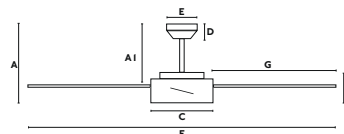

A	A1
340/13.39"	300/11.81"
B	C
130/5.12"	250/9.84"
D	E
70/2.8"	130/5.12"
F	G
ø1330/52.4"	540/21.26"