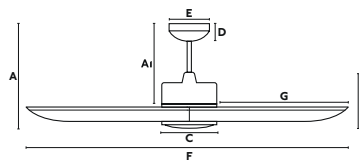

33551 NEW
33551WP NEW *Smart Fan
Body White/Blanco
Blades White/Blanco

Material Body	Steel/Acero	Light	SMD LED 15W 3000K 1200Lm
Material Blades	ABS	CRI	>80
W	5-7-9-11-14-18	Driver incl.	Yes
RPM	100-120-140-160-180-200	Diff	PC
Airflow	180.57 m3 min		
V/Hz	220V- 240V/50-60HZ		
Opt. downrod	Page 738