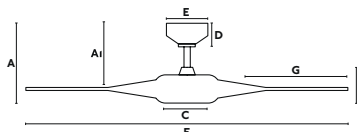

A	A1
260/10.24"	200/7.87"
B	C
90/3.54"	200/7.87"
D	E
55/2.2"	140/5.51"
F	G
Ø1370/53.9"	585/23.03"

*Order your Smart Fan with the reference of the fan finished in WP and add the reference 34150 of the gear. The price of the gear is with PRO35 discount.
Solicita tu Smart Fan con la referencia del ventilador acabado en WP y añade la referencia 34150 del receptor. El precio del receptor es con el descuento PRO35.