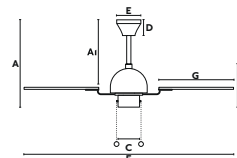

A	A1
510/20.08"	450/17.72"
B	C
350/13.78"	370/14.57"
D	E
60/2.4"	130/5.12"
F	G
Ø1320/52"	600/23.62"