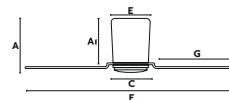

A	A1
215/8.46"	
B	C
250/9.84"	180/7.09"
D	E
170/6.69"	
F	G
Ø1320/52"	570/22.44"