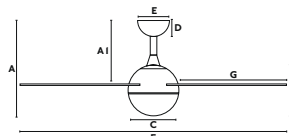

A	A1
420/16.54"	270/10.63"
B	C
260/10.24"	230/9.06"
D	E
70/2.8"	150/5.91"
F	G
Ø1300/51.2"	540/21.26"

*Order your Smart Fan with the reference of the fan finished in WP and add the reference 34151 of the gear. The price of the gear is with PRO35 discount.
Solicita tu Smart Fan con la referencia del ventilador acabado en WP y añade la referencia 34151 del receptor. El precio del receptor es con el descuento PRO35.