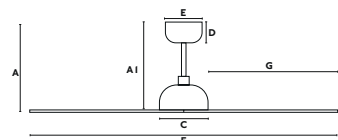

A	A1
250/9.84"	250/9.84"
B	C
130/5.12"	170/6.69"
D	E
55/2.2"	130/5.12"
F	G
Ø1320/52"	580/22.83"

*Order your Smart Fan with the reference of the fan finished in WP and add the reference 34150 of the gear. The price of the gear is with PRO35 discount.
Solicita tu Smart Fan con la referencia del ventilador acabado en WP y añade la referencia 34150 del receptor. El precio del receptor es con el descuento PRO35.