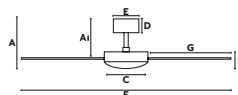

ø1320
681

Material Body Steel/Acero
Material Blades MDF
W 10-21-41
RPM 80-145-180
Airflow 64.16 m3 min
V/Hz 220V- 240V/50HZ
Opt. downrod Page 738

A	A1
235/9.25"	200/7.87"
B	C
90/3.54"	220/8.66"
D	E
60/2.4"	130/5.12"
F	G
ø1070/42.1"	420/16.54"