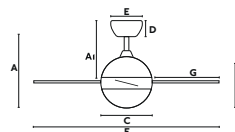

A	A1
549/21.61"	447/17.6"
B	C
295/11.61"	
D	E
80/3.1"	165/6.5"
F	G
ø970/38.2"	328/12.91"

*Order your Smart Fan with the reference of the fan finished in WP and add the reference 34150 of the gear. The price of the gear is with PRO35 discount. Solicita tu Smart Fan con la referencia del ventilador acabado en WP y añade la referencia 34150 del receptor. El precio del receptor es con el descuento PRO35.