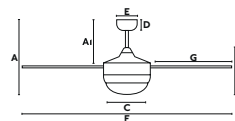

A	A1
405/15.94"	270/10.63"
B	C
280/11.02"	160/6.3"
D	E
60/2.4"	130/5.12"
F	G
ø1070/42.1"	425/16.73"