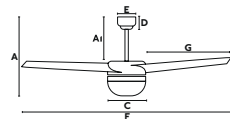

A	A1
460/18.11"	320/12.6"
B	C
100/3.94"	210/8.27"
D	E
75/3"	140/5.51"
F	G
ø1050/41.3"	420/16.54"