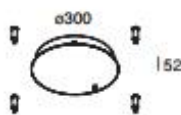

ROSETTE FÜR PARALLELE KABEL
- FÜR EIGENSTÄNDIGE MONTAGE
INTEGRIERTER TREIBER
Für die Versionen 962mm und 1440mm.

CODE ☐ ☐ ☐ ☐ ☐

105151_..	01	02	20	21	22

CANOPY FOR PARALLEL CABLES -
FOR SINGLE INSTALLATION
INTEGRATED DRIVER
Suitable for both versions 962mm
and 1440mm.

DALI-PUSH

CODE ☐ ☐ ☐ ☐ ☐

105152_..	01	02	20	21	22