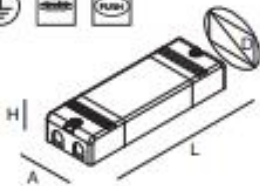

CANOPY FOR DOUBLE INSTALLATION
REMOTE DRIVER
2 suspension kits, 2 power cables
and 2 drivers to be ordered separately.

| CODE | | | | | |
|-----------|----|----|----|----|----|
| 105158_.. | 01 | 02 | 20 | 21 | 22 |