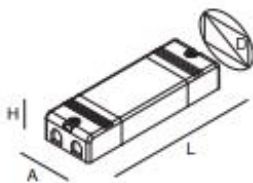

HALOS MINI HORIZONTAL

ZUBEHÖR FÜR PENDELMONTAGE MIT FERNSTROMVERSORGUNG ACCESSORIES FOR REMOTE DRIVER MOUNTING

ROSETTE FÜR EIGENSTÄNDIGE MONTAGE
FERNSTROMVERSORGUNG
Elektronischer Treiber separat zu bestellen.

CODE ☐ ☐ ☐ ☐ ☐

105157_..	01	02	20	21	22

CANOPY FOR SINGLE INSTALLATION
REMOTE DRIVER
Electronic driver to be ordered separately.

ROSETTE FÜR DOPPELMONTAGE
FERNSTROMVERSORGUNG
2 elektronische Treiber separat zu bestellen.

CODE ☐ ☐ ☐ ☐ ☐

105158_..	01	02	20	21	22

CANOPY FOR DOUBLE INSTALLATION
REMOTE DRIVER
2 electronic drivers to be ordered separately.

ELEKTRONISCHER TREIBER
230-240V 50/60 Hz
Für die Versionen 962mm und 1440mm.

CODE

	D (mm)	A (mm)	H (mm)	L (mm)
105147.99	105	100	31	235

ELECTRONIC DRIVER
230-240V 50/60 Hz
Suitable for both versions 962mm
and 1440mm.

DALI-PUSH

CODE

	D (mm)	A (mm)	H (mm)	L (mm)
105148.99	105	100	31	235

HALOS MINI HORIZONTAL

ZUBEHÖR FÜR PENDELMONTAGE MIT INTEGRIERTER STROMVERSORGUNG ACCESSORIES FOR INTEGRATED DRIVER MOUNTING

ROSETTE FÜR KONVERGENTE KABEL
- FÜR EIGENSTÄNDIGE MONTAGE
INTEGRIERTER TREIBER
Für die Versionen 962mm und 1440mm.

CODE ☐ ☐ ☐ ☐ ☐

105149_..	01	02	20	21	22

CANOPY FOR CONVERGING CABLES
- FOR SINGLE INSTALLATION
INTEGRATED DRIVER
Suitable for both versions 962mm
and 1440mm.

DALI-PUSH

CODE ☐ ☐ ☐ ☐ ☐

105150_..	01	02	20	21	22

ROSETTE FÜR KONVERGENTE KABEL
- FÜR DOPPELMONTAGE
INTEGRIERTER TREIBER
Für die Versionen 962mm und 1440mm.

CODE ☐ ☐ ☐ ☐ ☐

105153_..	01	02	20	21	22

CANOPY FOR CONVERGING CABLES
- FOR DOUBLE INSTALLATION
INTEGRATED DRIVER
Suitable for both versions 962mm
and 1440mm.

DALI-PUSH

CODE ☐ ☐ ☐ ☐ ☐

105154_..	01	02	20	21	22