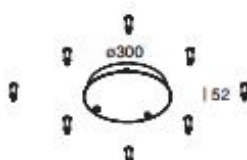

ROSETTE FÜR PARALLELE KABEL
- FÜR DOPPELMONTAGE
INTEGRIERTER TREIBER
Für die Versionen 962mm und 1440mm.

CODE ☐ ☐ ☐ ☐ ☐

105155_..	01	02	20	21	22

CANOPY FOR PARALLEL CABLES
- FOR DOUBLE INSTALLATION
INTEGRATED DRIVER
Suitable for both versions 962mm
and 1440mm.

DALI-PUSH

CODE ☐ ☐ ☐ ☐ ☐

105156_..	01	02	20	21	22