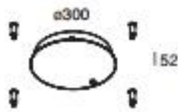

ROSETTE FÜR PARALLELE KABEL
INTEGRIERTER TREIBER
Einzelschaltung für PUSH-Management
vorgesehen. Kit für die Pendelmontage
und Stromversorgungskabel sind separat
zu bestellen

CANOPY FOR PARALLEL CABLES
INTEGRATED DRIVER
Suspension kit, power cable driver to be
ordered separately.
One switch for PUSH management

CODE	FLUX	FLUX	FLUX	FLUX
109717_..	01	02	20	21 22

CODE	FLUX	FLUX	FLUX	FLUX
109718_..	01	02	20	21 22