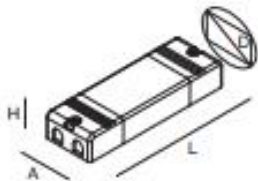

CANOPY FOR DOUBLE INSTALLATION
REMOTE DRIVER
2 Suspension kits, 2 power cables and
2 electronic drivers to be ordered separately.

| CODE | | | | | |
|---------|----|----|----|----|----|
| 105158_ | 01 | 02 | 20 | 21 | 22 |