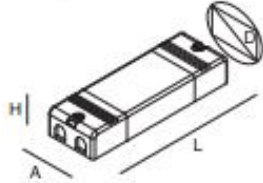

HALOS MINI VERTIKAL

ZUBEHÖR FÜR PENDELMONTAGE MIT FERNSTROMVERSORGUNG ACCESSORIES FOR REMOTE DRIVER MOUNTING

ROSETTE FÜR EIGENSTÄNDIGE MONTAGE
FERNSTROMVERSORGUNG
Elektronischer Treiber
ist separat zu bestellen.

CODE	☐	☐	☐	☐	☐
107347_..	01	02	20	21	22

CANOPY FOR SINGLE INSTALLATION
REMOTE DRIVER
Electronic driver to be ordered separately.

ELEKTRONISCHER TREIBER
220-240V 50/60Hz

ELECTRONIC DRIVER
220-240V 50/60Hz

CODE	VERSION	D (mm)	A (mm)	H (mm)	L (mm)
* 107324.99		482 mm	54	44	30
105103.99		962 mm	91	85	31
105109.99		1440 mm	105	100	31

DALI-PUSH

CODE	VERSION	D (mm)	A (mm)	H (mm)	L (mm)
107325.99		482 mm	86	80	30
105104.99		962 mm	91	85	31
105110.99		1440 mm	105	100	31

HALOS MINI VERTIKAL

ZUBEHÖR FÜR PENDELMONTAGE MIT INTEGRIERTER STROMVERSORGUNG ACCESSORIES FOR INTEGRATED DRIVER MOUNTING

ROSETTE MIT STROMVERSORGUNG
Integrierte Stromversorgung.

FEED CANOPY
Integrated driver.

CODE	☐	☐	☐	☐	☐	VERSION
107326_..	01	02	20	21	22	482 mm - 962 mm - 1440 mm

DALI-PUSH

CODE	☐	☐	☐	☐	☐	VERSION
107329_..	01	02	20	21	22	482 mm
107330_..	01	02	20	21	22	962 mm - 1440 mm