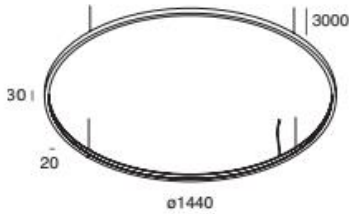

HORIZONTALE HALOS MINI 1440

4 Aufhängekabel L. 3000 mm und Stromversorgungskabel enthalten (2x0,5mm² für schwarz und weiß oder 2x0,75mm² transparent für die anderen Farben). Rosette für fernbedienbare oder integrierte Stromversorgung separat zu bestellen.

4 suspension cables L. 3000 mm and power cable included (2x0,5 mm² for white and black or 2x0,75mm² transparent for other colours). Canopy for remote or integrated power supply to be ordered separately.

2700K

Ø (mm)	POWER	CODE	FLUX	FLUX	FLUX	FLUX	FLUX
1440	93W	107335_	01 5400 lm	02 4590 lm	20 4590 lm	21 4590 lm	22 4859 lm

3000K

Ø (mm)	POWER	CODE	FLUX	FLUX	FLUX	FLUX	FLUX
1440	93W	107336_	01 5825 lm	02 4960 lm	20 4960 lm	21 4960 lm	22 5242 lm

4000K

Ø (mm)	POWER	CODE	FLUX	FLUX	FLUX	FLUX	FLUX
1440	93W	107337_	01 5905 lm	02 5019 lm	20 5019 lm	21 5019 lm	22 5314 lm