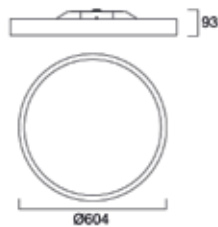

Colossal Ceiling Rose

Suspension Kit
400/600mm

Concord Colossal surface wall & suspended

Photometric Data

400mm Opal

400mm Prismatic

600mm Opal

600mm Prismatic

900mm Opal

900mm Prismatic

1200mm Opal

1200mm Prismatic

Dimensions (mm)

Concord

by **SYLVANIA**

Although every effort has been made to ensure accuracy in the compilation of the technical detail within this publication specifications and performance data are constantly changing. Current details should therefore be checked with Feilo Sylvania International Group Kft.