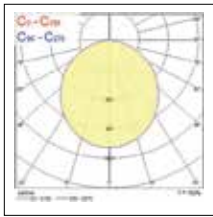

Colossal Ceiling Rose

Suspension Kit
400/600mm

Concord Colossal surface wall & suspended

Photometric Data

400mm Opal

400mm Prismatic

600mm Opal

600mm Prismatic