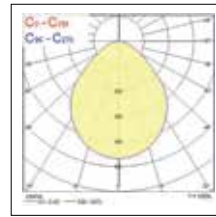

Colossal Ceiling Rose

Suspension Kit
400/600mm

Concord Colossal surface wall & suspended

Photometric Data

400mm Opal

400mm Prismatic

600mm Opal

600mm Prismatic