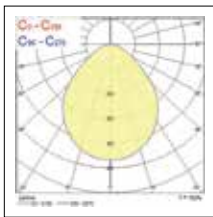

Colossal Ceiling Rose

Suspension Kit
400/600mm

Concord Colossal surface wall & suspended

Photometric Data

400mm Opal

400mm Prismatic

600mm Opal

600mm Prismatic

900mm Opal

900mm Prismatic

1200mm Opal

1200mm Prismatic

Dimensions (mm)

Concord

by **SYLVANIA**

Although every effort has been made to ensure accuracy in the compilation of the technical detail within this publication specifications and performance data are constantly changing. Current details should therefore be checked with Feilo Sylvania International Group Kft.