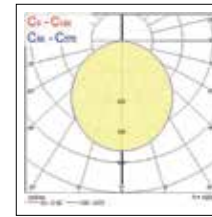

Colossal Ceiling Rose

Suspension Kit
400/600mm

Concord Colossal surface wall & suspended

Photometric Data

400mm Opal

400mm Prismatic

600mm Opal

600mm Prismatic