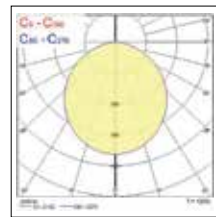

Colossal Ceiling Rose

Suspension Kit
400/600mm

Concord Colossal surface wall & suspended

Photometric Data

400mm Opal

400mm Prismatic

600mm Opal

600mm Prismatic