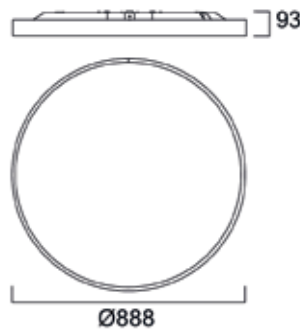

Colossal Ceiling Rose

Suspension Kit
400/600mm

Concord Colossal surface wall & suspended

Photometric Data

400mm Opal

400mm Prismatic

600mm Opal

600mm Prismatic

900mm Opal

900mm Prismatic

1200mm Opal

1200mm Prismatic

Dimensions (mm)

Concord

by **SYLVANIA**

Although every effort has been made to ensure accuracy in the compilation of the technical detail within this publication specifications and performance data are constantly changing. Current details should therefore be checked with Feilo Sylvania International Group Kft.