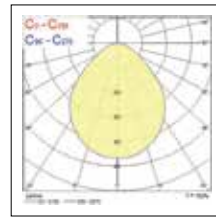

1200mm Prismatic