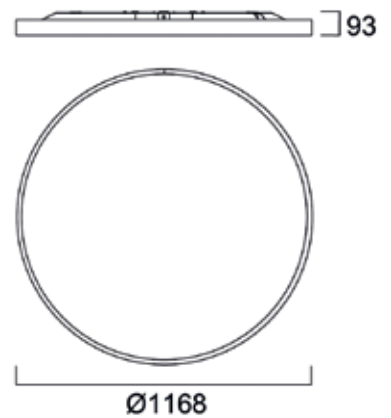

Colossal Ceiling Rose

Suspension Kit
400/600mm

Concord Colossal surface wall & suspended

Photometric Data

400mm Opal

400mm Prismatic

600mm Opal

600mm Prismatic

900mm Opal

900mm Prismatic

1200mm Opal

1200mm Prismatic

Dimensions (mm)

Concord

by **SYLVANIA**

Although every effort has been made to ensure accuracy in the compilation of the technical detail within this publication specifications and performance data are constantly changing. Current details should therefore be checked with Feilo Sylvania International Group Kft.