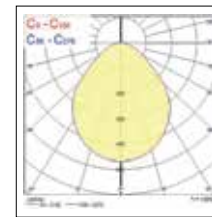

900mm Prismatic