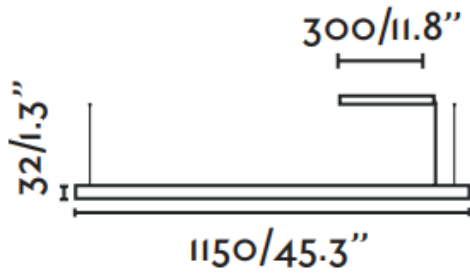

Vico

61103

● Matt Black/Negro Mate

Material

Body Aluminium/Aluminio

Diff Opal PC/PC Opal

Light Source

SMD LED 15W 2700K 1500Lm

CRI

90