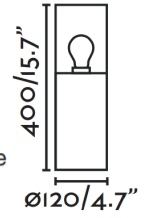

71746
71747
71748

- Dark Grey/Gris Oscuro +Transparent/Transparente
- Dark Grey/Gris Oscuro +Smoked/Fumé
- Dark Grey/Gris Oscuro +Amber/Ámbar

Material Body Aluminium/Aluminio
Diff Transparent Glass/Cristal Transparente

Light Source 1 E27 max. 15W

IP 65