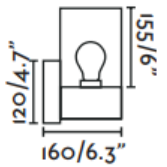

Kila

- 71740
- 71741
- 71742

- Dark Grey/Gris Oscuro + Transparent/Transparente
- Dark Grey/Gris Oscuro + Smoked/Fumé
- Dark Grey/Gris Oscuro + Amber/Ámbar

Material Body Aluminium/Aluminio
Diff Transparent Glass/Cristal Transparente

Light Source 1 E27 max. 15W

IP 65

- 71743
- 71744
- 71745

- Dark Grey/Gris Oscuro + Transparent/Transparente
- Dark Grey/Gris Oscuro + Smoked/Fumé
- Dark Grey/Gris Oscuro + Amber/Ámbar

Material Body Aluminium/Aluminio
Diff Transparent Glass/Cristal Transparente

Light Source 1 E27 max. 15W

IP 65