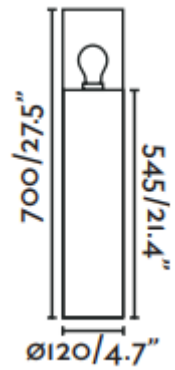

71749
71750
71751

- Dark Grey/Gris Oscuro +Transparent/Transparente
- Dark Grey/Gris Oscuro +Smoked/Fumé
- Dark Grey/Gris Oscuro +Amber/Ámbar

Material Body Aluminium/Aluminio
Diff Transparent Glass/Cristal Transparente

Light Source 1 E27 max. 15W

IP 65