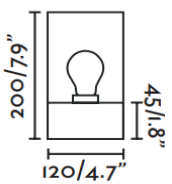

- 71743
- 71744
- 71745

- Dark Grey/Gris Oscuro + Transparent/Transparente
- Dark Grey/Gris Oscuro + Smoked/Fumé
- Dark Grey/Gris Oscuro + Amber/Ámbar

Material Body Aluminium/Aluminio
Diff Transparent Glass/Cristal Transparente

Light Source 1 E27 max. 15W

IP 65