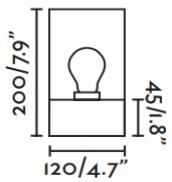

Kila

- 71740
- 71741
- 71742

- Dark Grey/Gris Oscuro + Transparent/Transparente
- Dark Grey/Gris Oscuro + Smoked/Fumé
- Dark Grey/Gris Oscuro + Amber/Ámbar

Material Body Aluminium/Aluminio
Diff Transparent Glass/Cristal Transparente

Light Source 1 E27 max. 15W

IP 65