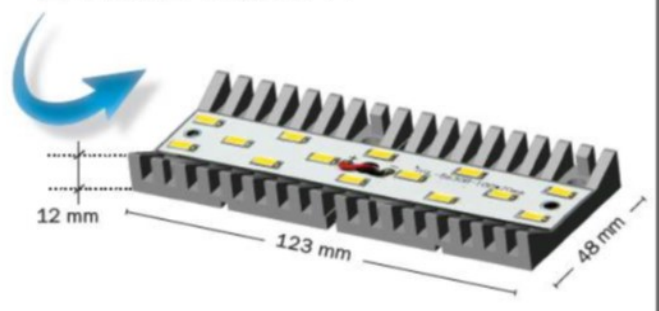

14 SMD 5630 E

mA : 300   W : 6
V : 23,1   K : 3.000 or 4.000
lm : 700   CRI : >80

DRIVERS

	PCB	quant.PCB	W	lm	L x W x H mm
Max. 250 mA · 24VDC	14 SMD	x1	6	595	40 x 50 x 22

547.004

500 mA · Máx. 16 W	30 SMD	x1	15	1020	131 x 45 x 25

547.001

700 mA · Máx. 16 W	30 SMD	x1	15	1428	131 x 37 x 28