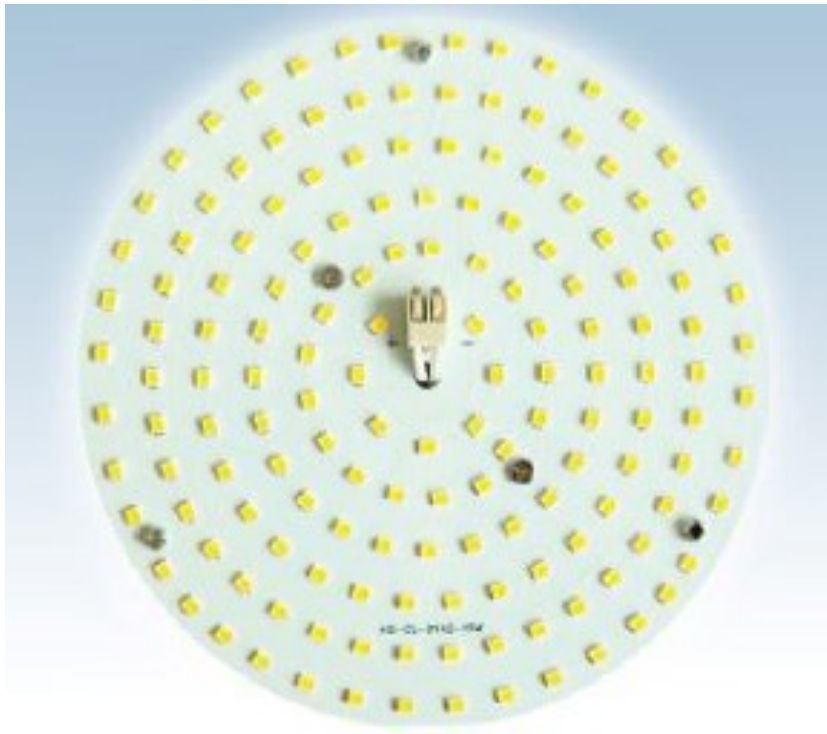

547.001

700 mA · Máx. 16 W	30 SMD	x1	15	1428	131 x 37 x 28
--------------------	--------	----	----	------	---------------

CRI > 80 95lm/W

Power	10W	15W	20W	25W
Size	φ110*1.3mm	φ142*1.3mm	φ180*1.3mm	φ210*1.3mm
LED Quantity	88pcs 2835	156pcs 2835	174pcs 2835	252pcs 2835
Save Energy	=20~30W CFL	=30~40W CFL	=40~50W CFL	=50~60W CFL
Lighting Area	8-10 m ²	13-15 m ²	18-20 m ²	23-25 m ²

Hs cl154000 Ceiling Light LED Modul 15w 4000k

Hs cl204000 Ceiling Light LED Modul 20w 4000k

Hs cl254000 Ceiling Light LED Modul 25w 4000k

RefLED Superia Retro ES50

Features

- Premium performance professional LED GU10 range with the same look and feel of traditional halogen GU10 lamp
- Recreates backlight effect similar to halogen dichroic lamps
- Full glass design - means no colours clashing between lamp and fixture
- Very long lifetime of up to 25,000 hours
- COOLFIT functionality – ensures overheat and over temperature protection
- Power factor: 0.50 (non-dim)/ 0.70 (dim)
- Switching cycles: >100,000
- High colour rendering: CRI80/ CRI90
- Available in three colour temperatures – 2700K, 3000K and 4000K – offering customers a choice of light colour to suit their needs
- Available in dimmable and non-dimmable options*
- Warranty: 5 Years