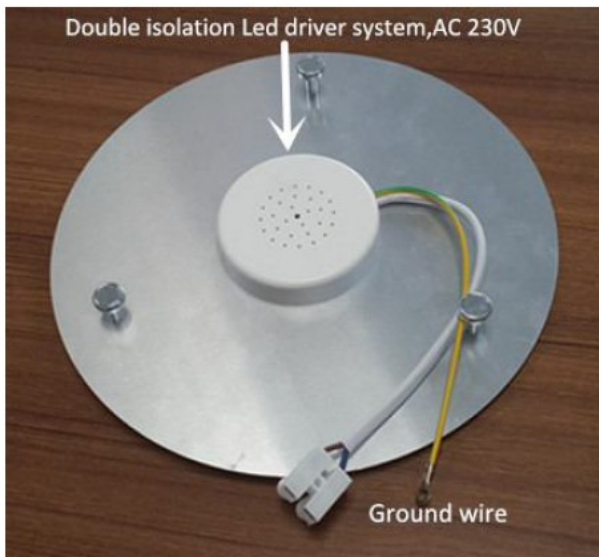

547.001

700 mA · Máx. 16 W	30 SMD	x1	15	1428	131 x 37 x 28
--------------------	--------	----	----	------	---------------

CRI > 80 95lm/W

Power	10W	15W	20W	25W
Size	φ110*1.3mm	φ142*1.3mm	φ180*1.3mm	φ210*1.3mm
LED Quantity	88pcs 2835	156pcs 2835	174pcs 2835	252pcs 2835
Save Energy	=20~30W CFL	=30~40W CFL	=40~50W CFL	=50~60W CFL
Lighting Area	8-10 m ²	13-15 m ²	18-20 m ²	23-25 m ²

Hs cl154000 Ceiling Light LED Modul 15w 4000k

Hs cl204000 Ceiling Light LED Modul 20w 4000k

Hs cl254000 Ceiling Light LED Modul 25w 4000k

RefLED Superia Retro ES50

Features

- Premium performance professional LED GU10 range with the same look and feel of traditional halogen GU10 lamp
- Recreates backlight effect similar to halogen dichroic lamps
- Full glass design - means no colours clashing between lamp and fixture
- Very long lifetime of up to 25,000 hours
- COOLFIT functionality – ensures overheat and over temperature protection
- Power factor: 0.50 (non-dim)/ 0.70 (dim)
- Switching cycles: >100,000
- High colour rendering: CRI80/ CRI90
- Available in three colour temperatures – 2700K, 3000K and 4000K – offering customers a choice of light colour to suit their needs
- Available in dimmable and non-dimmable options*
- Warranty: 5 Years